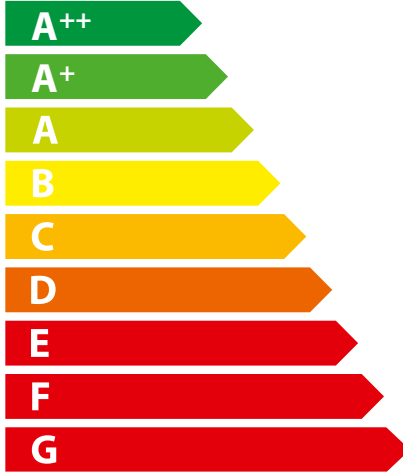

**ENERG**  
енергия · ενεργεια

NOVALINE

XERO

7,0  
kW

An icon depicting a room with a window, a lamp, and a heater, enclosed in a blue border. To the right of the icon, the power consumption is displayed as 7,0 kW.